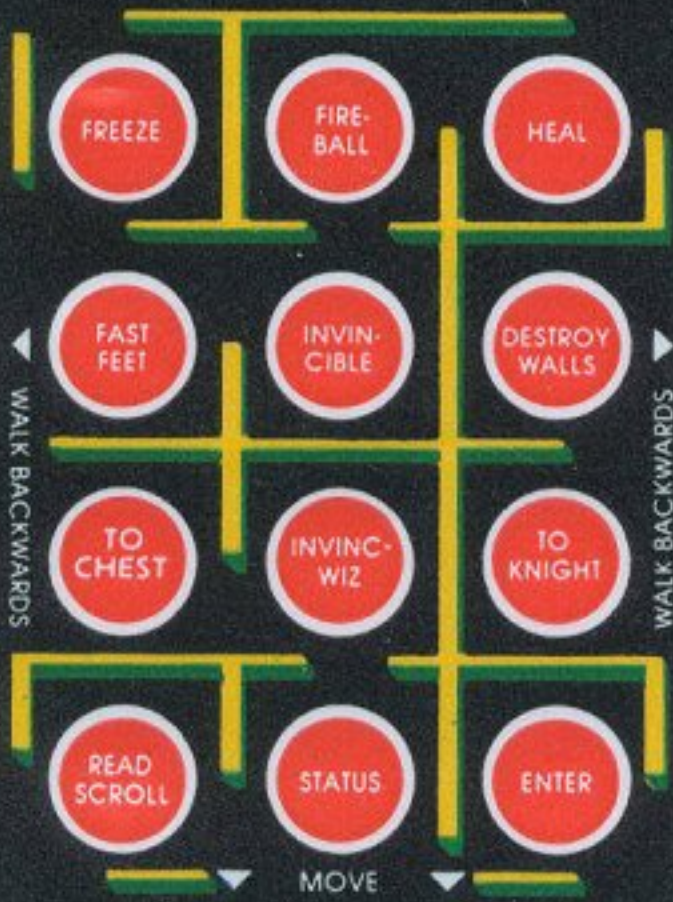

IMAGIC

SWORDS & SERPENTS™

LEFT WIZARD

740008-1A

© IMAGIC 1982

IMAGIC

SWORDS & SERPENTS™

RIGHT KNIGHT

1
PLAYER

2
PLAYERS

2
PLAYERS
MAGIC

WALK BACKWARDS

WALK BACKWARDS

READ
SCROLL

STATUS

ENTER